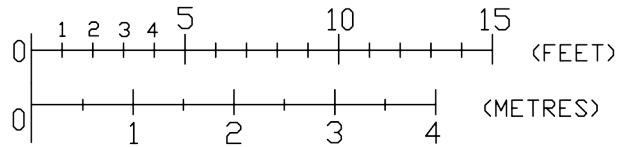

ENGINEERED AIR THEATRE

Cabaret Style Seating - Regular Stage

Capacity: Main Floor 64 Balcony 56

Drawn By: LS

Oct 26, 2004

**TOTAL SEATS
120**

SCALE 1 : 75