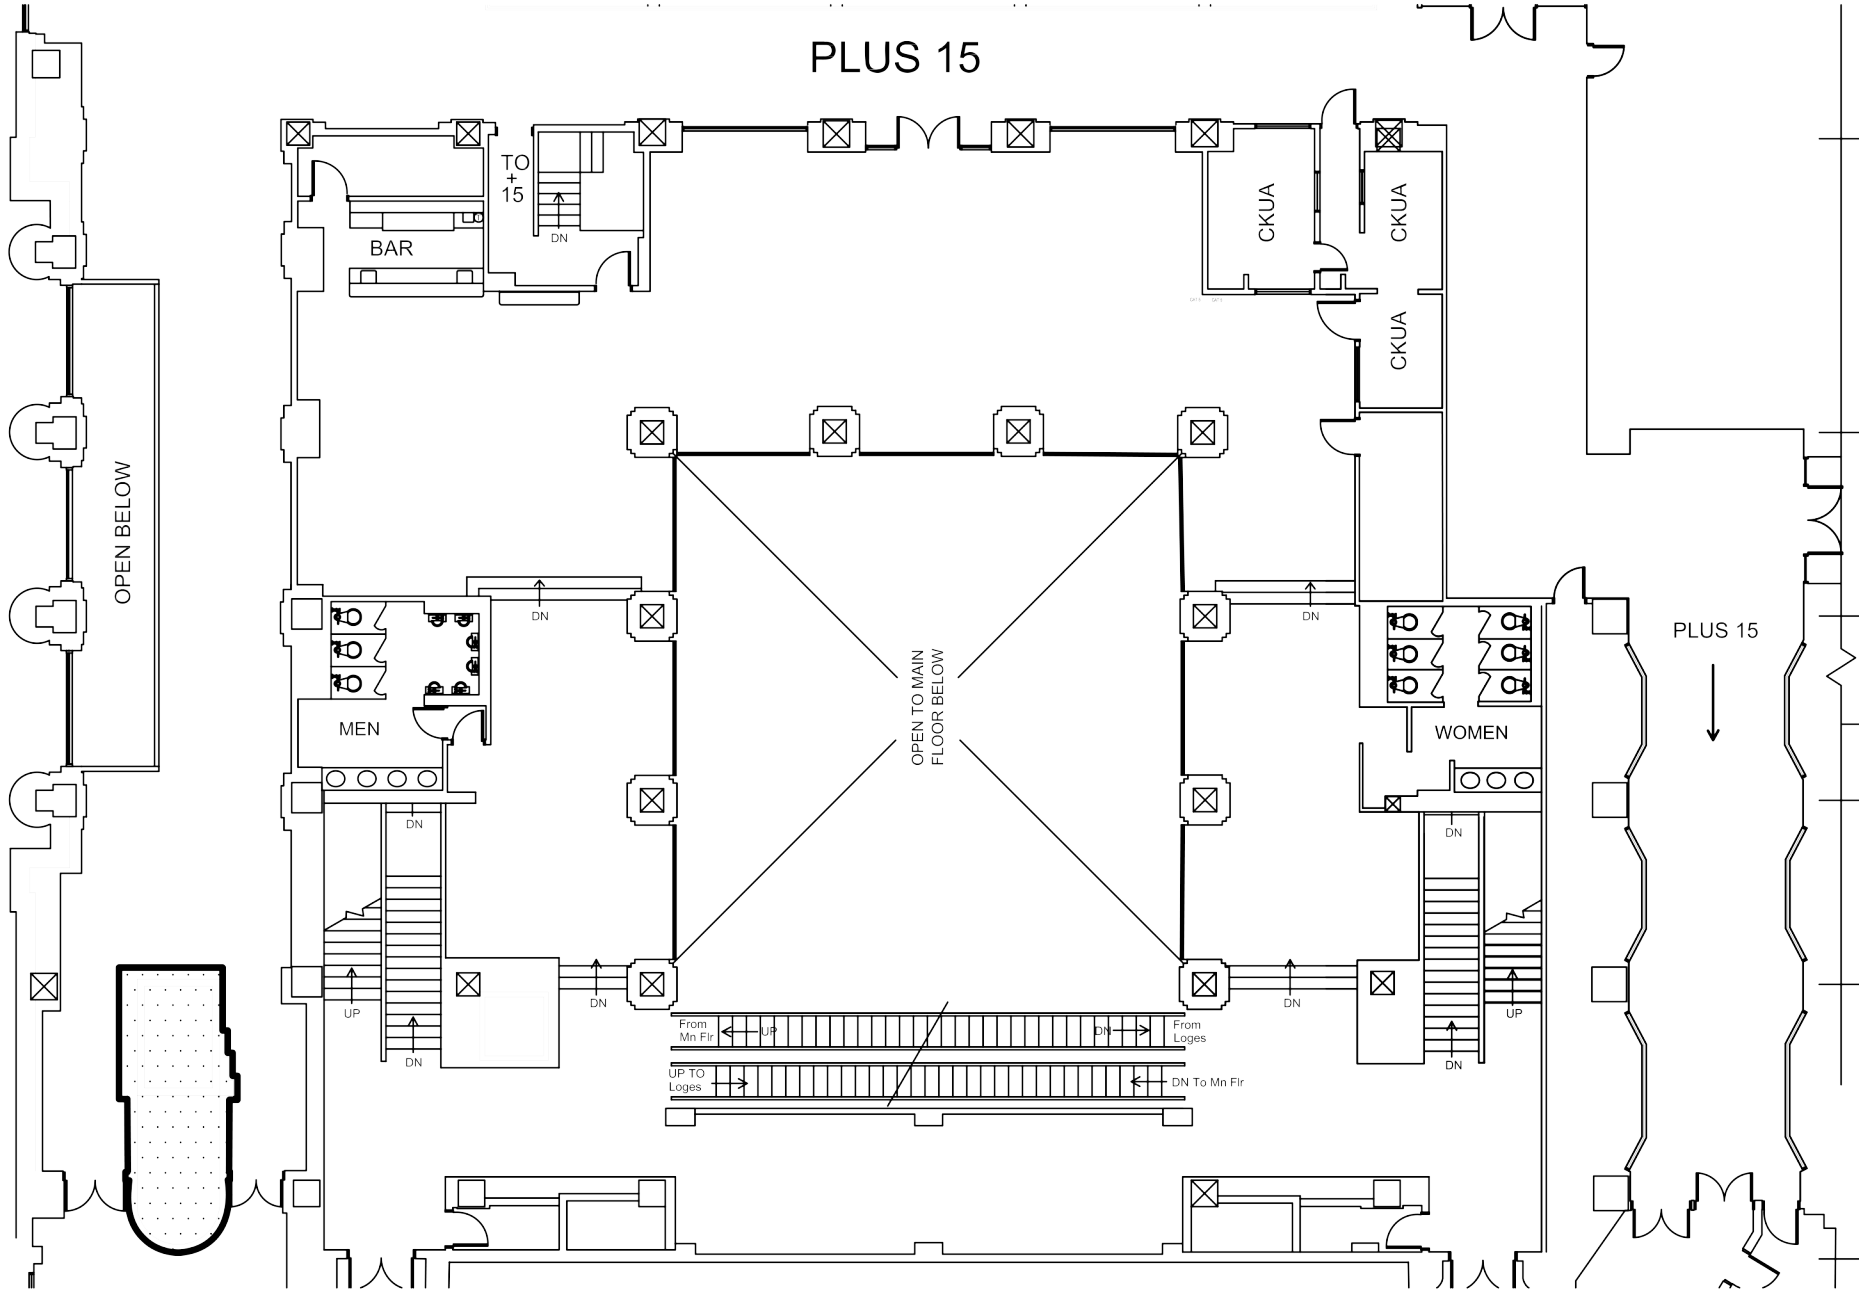

PLUS 15

Drawing: **JSCH LOBBY UPPER**

Drawn By: Lois Stevens

June 14, 2007

SCALE 1 : 200

Werklund Centre 